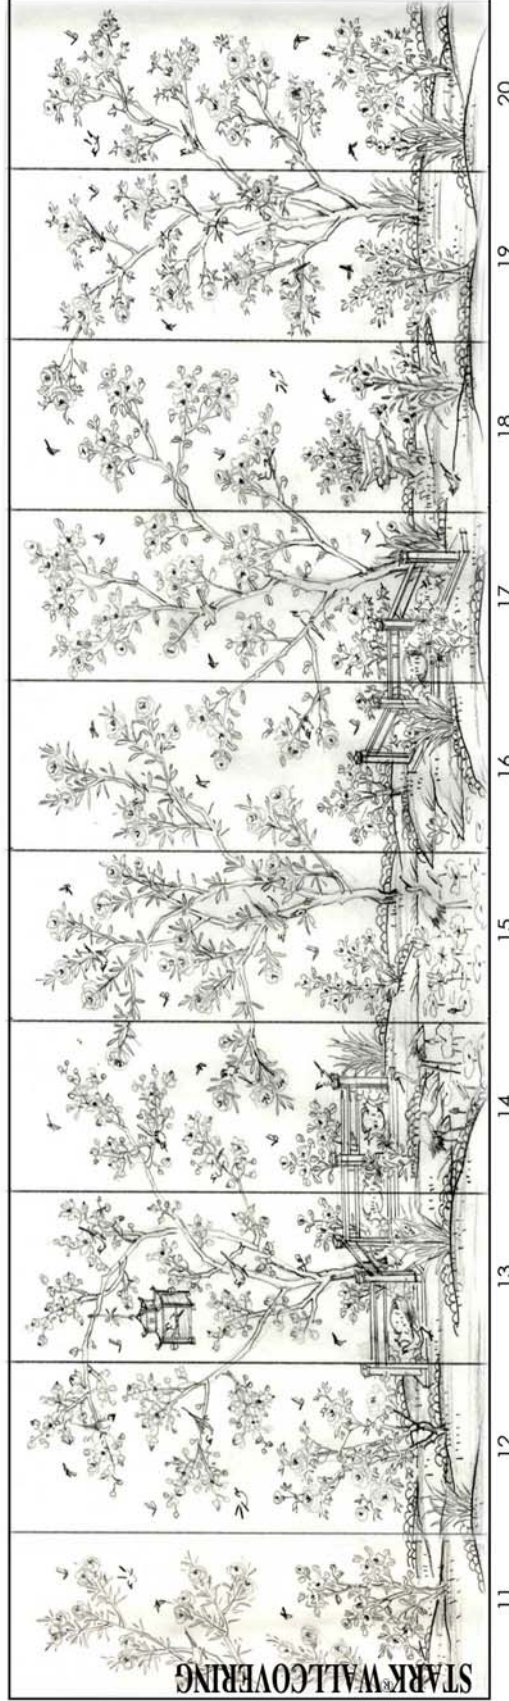

STARK®

CARPET FABRIC WALLCOVERING FURNITURE

PAULINE'S GARDEN
MANOR HOUSE COLLECTION

STARK

CARPET FABRIC WALLCOVERING FURNITURE

PAULINE'S GARDEN
MANOR HOUSE COLLECTION

979 THIRD AVENUE NEW YORK, NY 10022 T-212.752-9000 F-212.752-9013 E-HANDPAINTEDSCENICMURALDEPT@STARKCARPET.COM