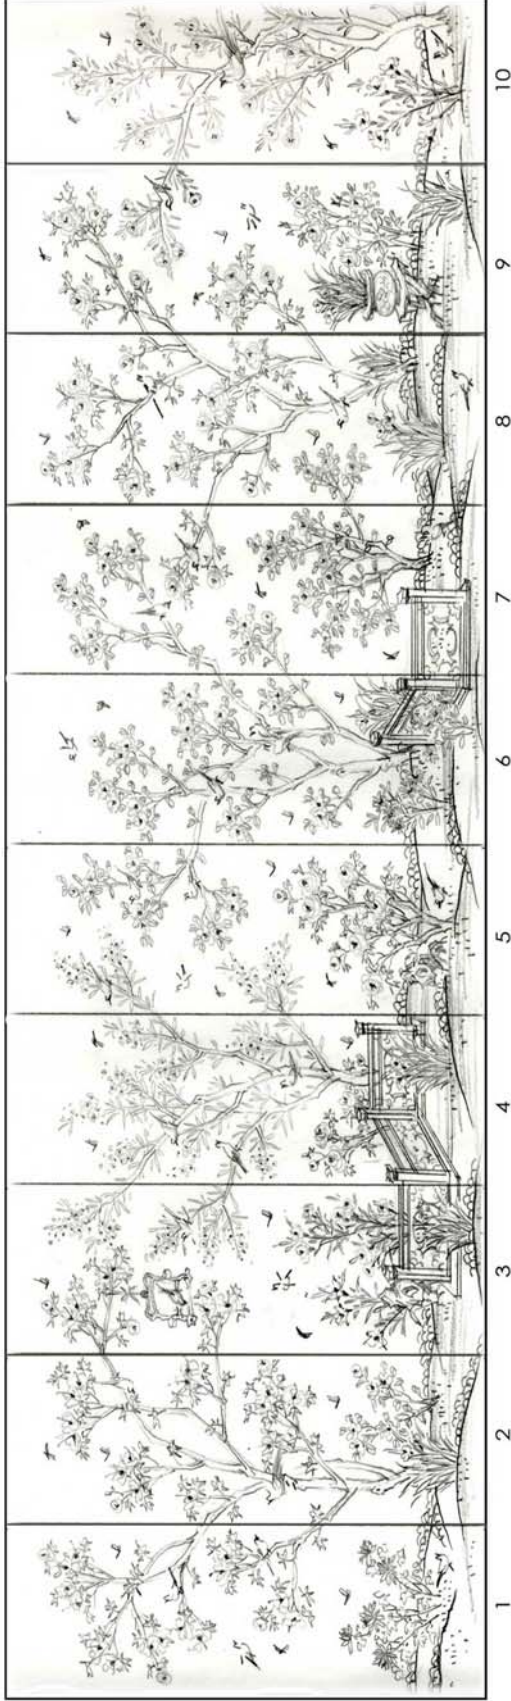

STARK®

CARPET FABRIC WALLCOVERING FURNITURE

PAULINE'S GARDEN
MANOR HOUSE COLLECTION

STARK

CARPET FABRIC WALLCOVERING FURNITURE

PAULINE'S GARDEN
MANOR HOUSE COLLECTION

979 THIRD AVENUE NEW YORK, NY 10022 T-212.752-9000 F-212.752-9013 E-HANDPAINTEDSCENICMURALDEPT@STARKCARPET.COM