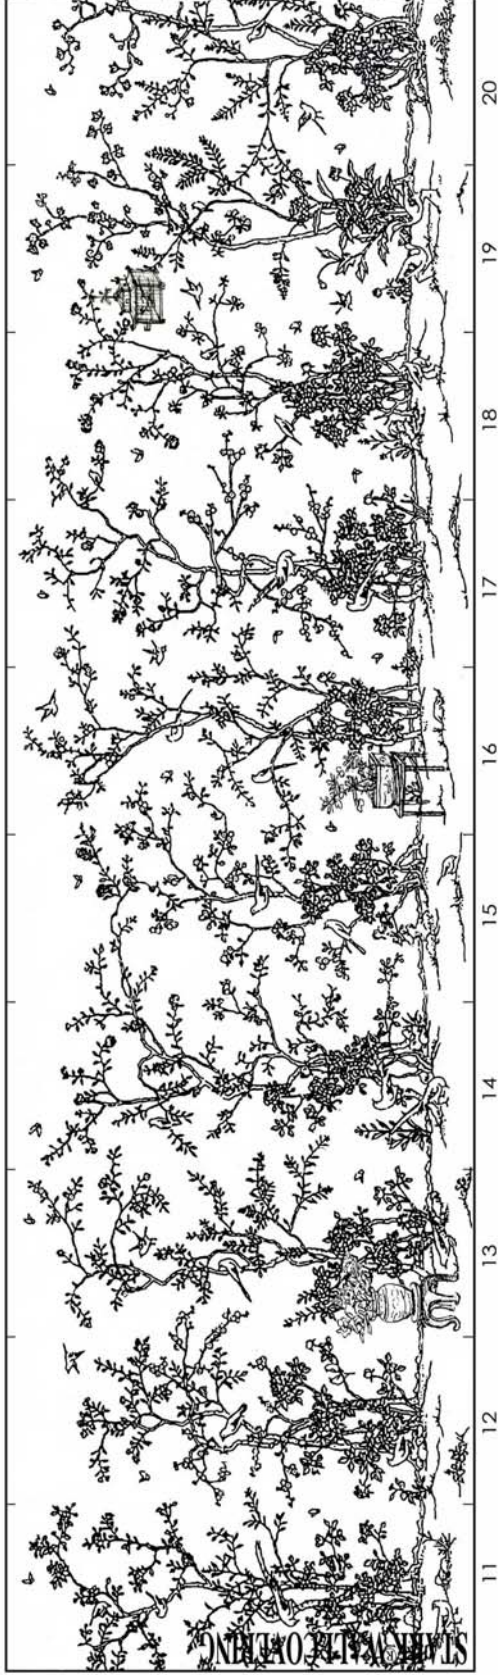

STARK

CARPET FABRIC WALLCOVERING FURNITURE

**PACIFIC HEIGHTS
CLASSIC ESTATES COLLECTION**

STARK

CARPET FABRIC WALLCOVERING FURNITURE

PACIFIC HEIGHTS
CLASSIC ESTATES COLLECTION

979 THIRD AVENUE NEW YORK, NY 10002 T-212.752-9000 F-212.752-9013 E-HANDPAINTEDSCENICMURALDEPT@STARKCARPET.COM